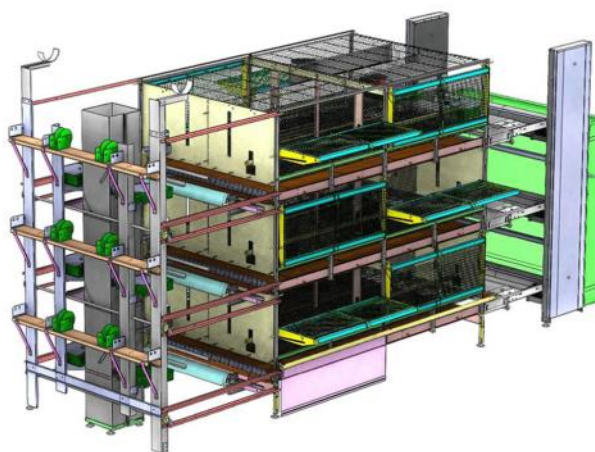

Aviary Pro10

Aviary Pro10

System length: 1,205 mtr.
System standard height: 2,25 mtr.
System width: 2,20 / 2,50 mtr.
Capacity: 100 birds per mtr.

Rearing Aviary

Rearing Aviary

Widths of the system: 1,50 or 1,70 m
 Compartment length: 2,41 mtr.
 Compartment depth: 750 or 850 mm
 Tier distance: 665 mm

- Fully operative system for rearing of pullets in aviaries and in small groups.
- Easily lock/openable system with a balcony door to be clapped with sliding doors.
- Centrally height-adjustable nipple drinkers and perch above chain feeding.
- All levels with the same equipment and features
- Low construction height
- Dimmable 24 Volt LED energy saving light hose
- Versions 2 levels, 3 levels and 4 levels