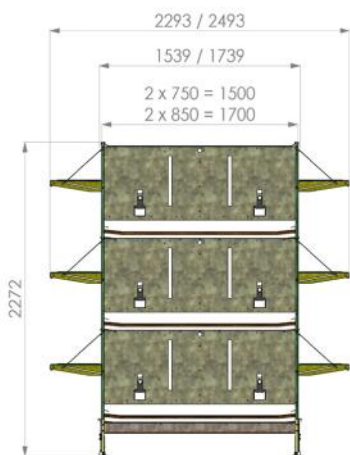

Aviary Pro10

Aviary Pro10

System length: 1,205 mtr.
System standard height: 2,25 mtr.
System width: 2,20 / 2,50 mtr.
Capacity: 100 birds per mtr.

Rearing Aviary

Rearing Aviary

Widths of the system: 1,50 or 1,70 m
 Compartment length: 2,41 mtr.
 Compartment depth: 750 or 850 mm
 Tier distance: 665 mm

- Fully operative system for rearing of pullets in aviaries and in small groups.
- Easily lock/openable system with a balcony door to be clapped with sliding doors.
- Centrally height-adjustable nipple drinkers and perch above chain feeding.
- All levels with the same equipment and features
- Low construction height
- Dimmable 24 Volt LED energy saving light hose
- Versions 2 levels, 3 levels and 4 levels