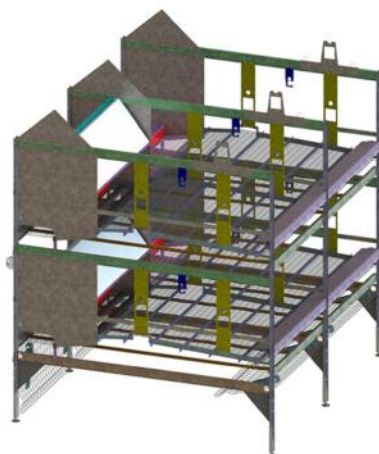

Aviary Pro10

Aviary Pro10

System length: 1,205 mtr.
System standard height: 2,25 mtr.
System width: 2,20 / 2,50 mtr.
Capacity: 100 birds per mtr.

Rearing Aviary

Rearing Aviary

Widths of the system: 1,50 or 1,70 m
 Compartment length: 2,41 mtr.
 Compartment depth: 750 or 850 mm
 Tier distance: 665 mm

- Fully operative system for rearing of pullets in aviaries and in small groups.
- Easily lock/openable system with a balcony door to be clapped with sliding doors.
- Centrally height-adjustable nipple drinkers and perch above chain feeding.
- All levels with the same equipment and features
- Low construction height
- Dimmable 24 Volt LED energy saving light hose
- Versions 2 levels, 3 levels and 4 levels