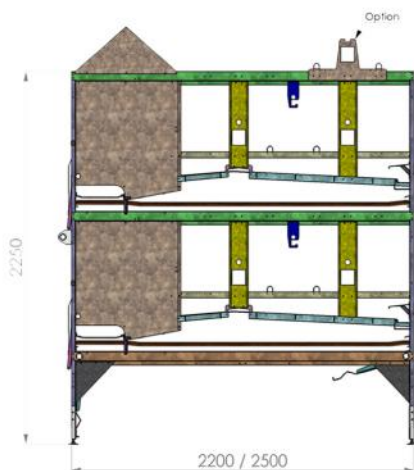

Aviary Pro10

Aviary Pro10

System length: 1,205 mtr.
System standard height: 2,25 mtr.
System width: 2,20 / 2,50 mtr.
Capacity: 100 birds per mtr.

Rearing Aviary

Rearing Aviary

Widths of the system: 1,50 or 1,70 m
 Compartment length: 2,41 mtr.
 Compartment depth: 750 or 850 mm
 Tier distance: 665 mm

- Fully operative system for rearing of pullets in aviaries and in small groups.
- Easily lock/openable system with a balcony door to be clapped with sliding doors.
- Centrally height-adjustable nipple drinkers and perch above chain feeding.
- All levels with the same equipment and features
- Low construction height
- Dimmable 24 Volt LED energy saving light hose
- Versions 2 levels, 3 levels and 4 levels